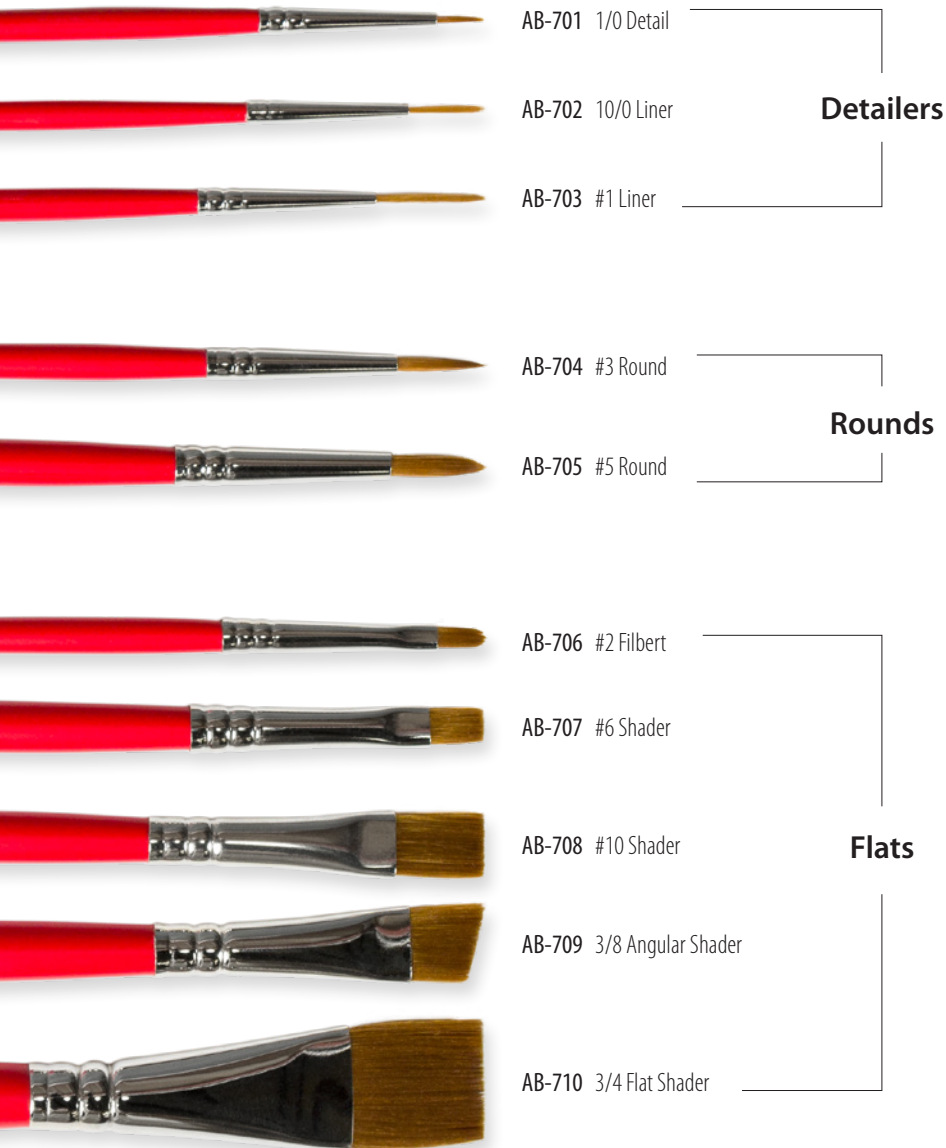

CB-408 #8 Pointed Round

CB-406 #6 Pointed Round

CB-404 #4 Pointed Round

Detailers

Flats & Rounds

Ovals

Basic Glaze

Fan

CB-434 3/4" Oval

CB-425 1/2" Oval

BB-110 #1 Basic Glaze

CB-618 #8 Soft Fan

CB-604 #4 Soft Fan

CB-602 #2 Soft Fan

CB-624 #4 Glaze Fan

ACRYLIC BRUSHES

DRY BRUSHES

OVERGLAZE BRUSHES

Stroke & Coat®

The Creative Choice

An intermixable, versatile glaze
perfect for the classroom or studio.

Elements™

Inspired by nature, and designed to
simulate the aesthetic movement and
interest of mid and high fire glazes.

UNDERGLAZES

Fundamentals® | Designer Liner | E-Z Stroke®

Vibrant color, highly versatile and
a staple for ceramic artists.

CAT37E 8/23

Mayco Colors
Coloramics, LLC
4077 Weaver Court South
Hilliard, OH 43026